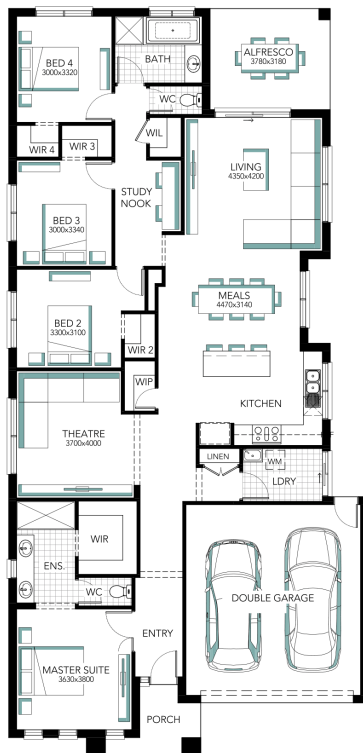

Edgewood 25

ADDRESS	LOT WIDTH	LOT SIZE	HOUSE SIZE
Lot 610 Whitewater Terrace, Murray Park Estate	14.00	853.40 m ²	234.86 m ²

Your Inclusions

Gavan Schultz
0417125724
gavan.schultz@davissandershomes.com.au